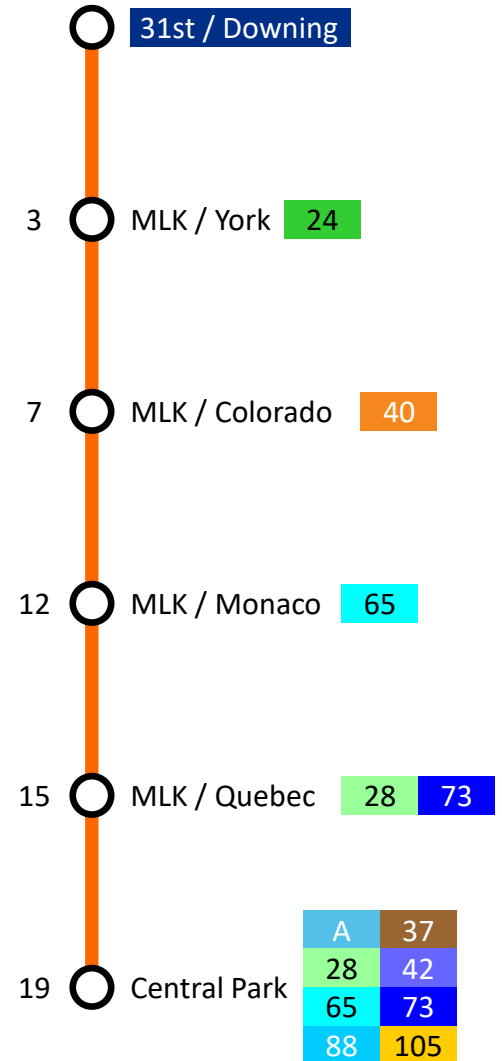

## Martin Luther King Blvd

### Monday - Friday Eastbound Schedule

First Buses	7am to 9am	9am to 3pm	3pm to 9pm	Last Buses
4:30am	7:00am		3:12pm 5:42pm	9:00pm
5:00am	7:15am		3:27pm 5:57pm	9:30pm
5:30am	7:30am		3:42pm 6:29pm	10:00pm
6:00am	7:45am	At these 13	3:57pm 6:59pm	10:30pm
6:30am	8:00am	minutes 28	4:12pm 7:29pm	11:00pm
6:45am	8:15am	past the 43	4:27pm 8:00pm	11:30pm
	8:30am	hour: 58	4:42pm 8:30pm	12:00am
	8:43am		4:57pm	12:30am
	8:58am		5:12pm	1:30am
			5:27pm	

### Saturday Eastbound Schedule

First Buses	7am to 9am	9am to 6pm	6pm to 9pm	Last Buses
4:30am	7:00am		6:28pm	9:00pm
5:00am	7:15am		6:58pm	9:30pm
5:30am	7:30am		7:28pm	10:00pm
6:00am	7:45am	At these 13	7:58pm	10:30pm
6:30am	8:00am	minutes 28	8:30pm	11:00pm
6:45am	8:15am	past the 43		11:30pm
	8:30am	hour: 58		12:00am
	8:45am			12:30am
	8:58am			1:30am

### Sunday / Holiday Eastbound Schedule

First Buses	8am to 11am	11am to 6pm	6pm to 9pm	Last Buses
4:30am	8:00am		6:28pm	9:00pm
5:00am	8:15am		6:58pm	9:30pm
5:30am	8:30am		7:28pm	10:00pm
6:00am	8:58am	At these 13	7:58pm	10:30pm
6:30am	9:28am	minutes 28	8:30pm	11:00pm
7:00am	9:58am	past the 43		11:30pm
7:30am	10:28am	hour: 58		12:00am
	10:43am			12:30am
	10:58am			1:30am