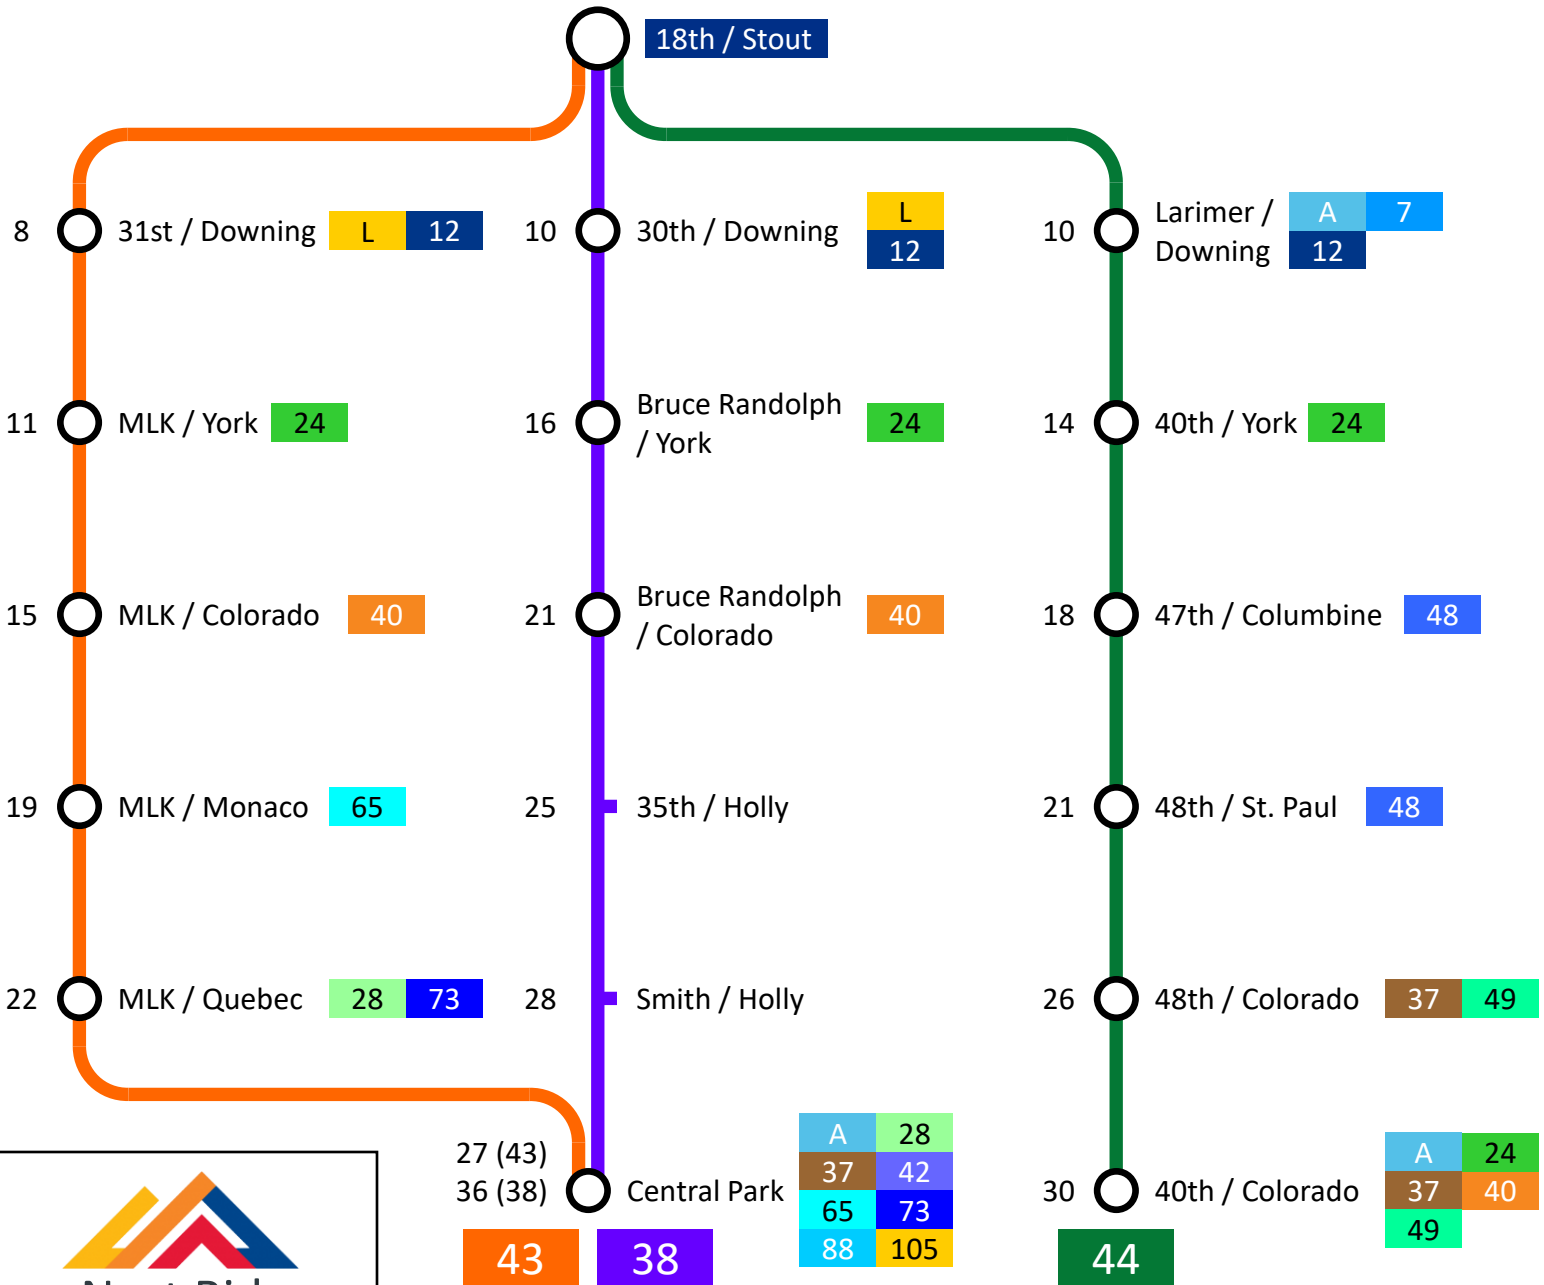

18th / Stout

Stop #17761

Next Ride
Scan here for next departure:

Eastbound Buses From This Stop		Frequency in Minutes		
Route	Name	Weekdays	Weekends	Evenings
38 Local	West 38th Avenue	30	30	30
43 Local	Martin Luther King Blvd	15	15	30
44 Local	44th Avenue	60	60	60